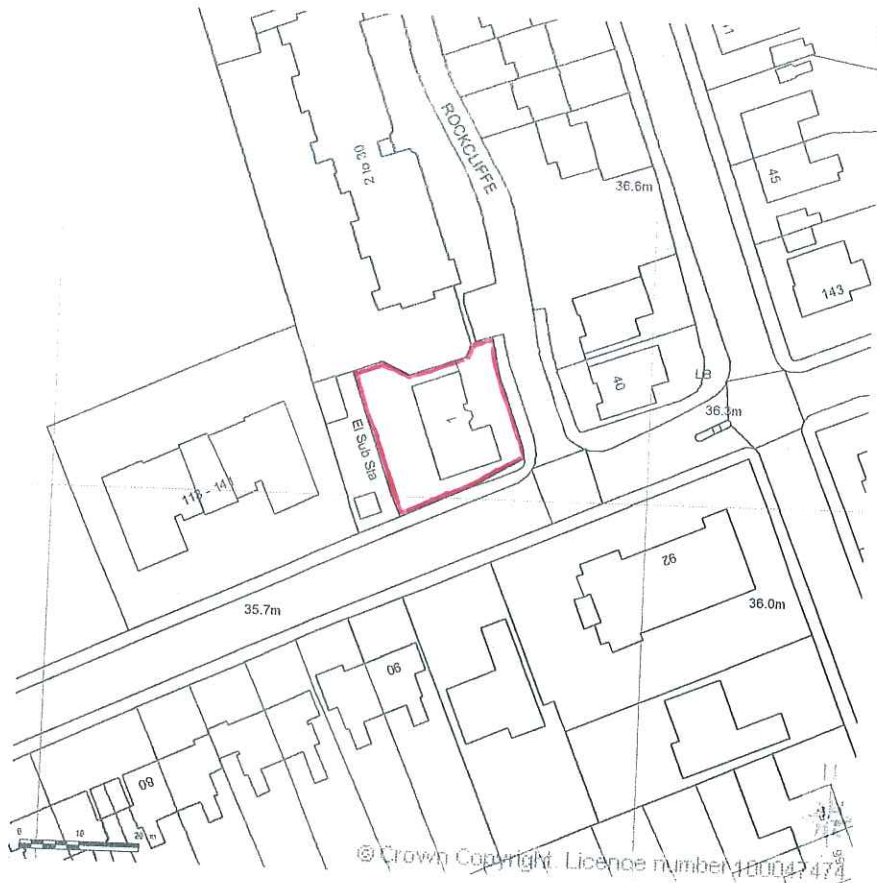

SITE LOCATION PLAN
AREA 2 HA
SCALE 1:1250 on A4
CENTRE COORDINATES: 437666, 566009

Supplied by Streetwise Maps Ltd
www.streetwise.net
Licence No: 100047474
27/10/2015 09:24